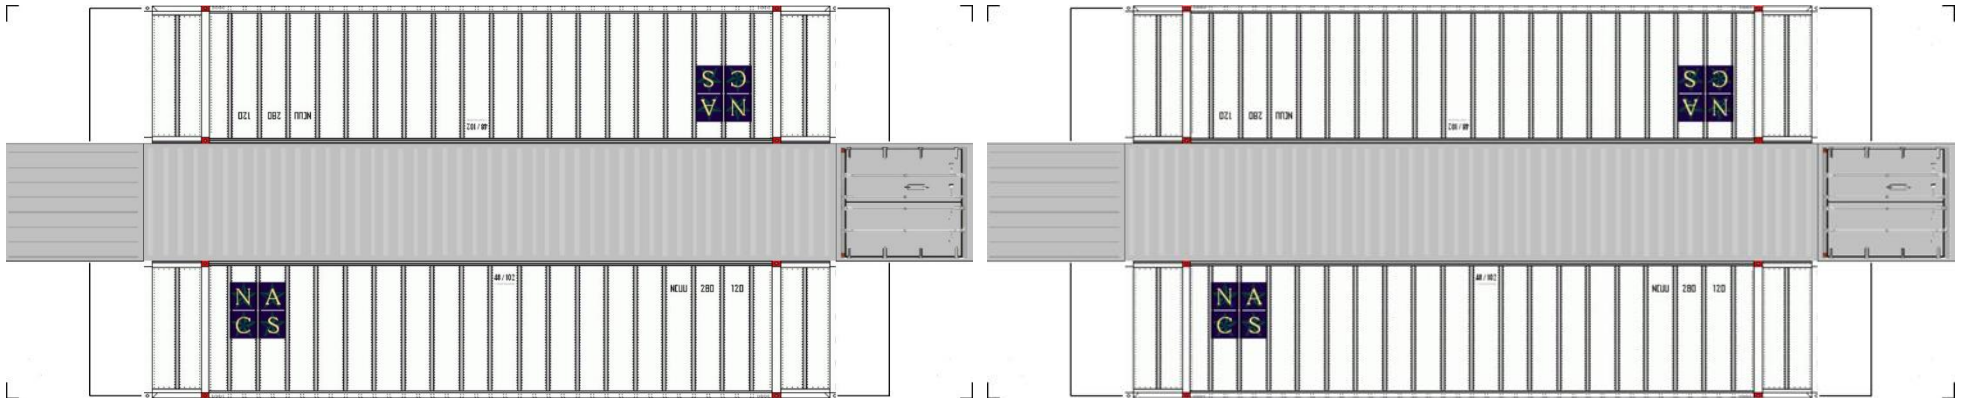

# BUILD YOUR OWN ( N SCALE ) 48ft HIGH CUBE CONTAINERS

[Click to watch instructional video](#)

**BUILD YOUR OWN ( 48ft HIGH CUBE CONTAINERS ) N SCALE**

Drawn By  
[www.krafttrains.com](http://www.krafttrains.com)